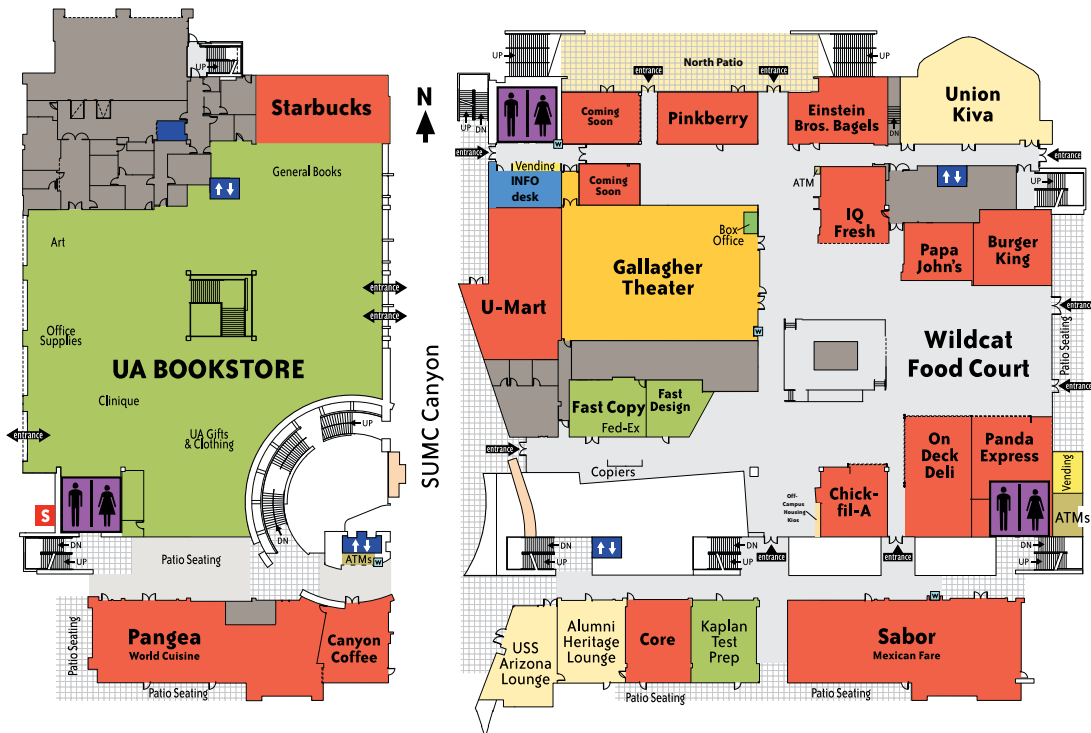

Dining options available at Main Gate Square/University Boulevard
or Student Union Memorial Center

*Opciones de lugares para comer disponible en Main Gate Square/University Boulevard
o Student Union Memorial Center*

Dining / Comida

Main Gate Square / University Blvd.

- | | | | |
|--------------------------|------------------------------|-----------------------------------|-----------------------|
| 2 – Pei Wei | 22 – Jamba Juice | 36 – Mutts | 53 – Fuku Sushi |
| 4 – Gentle Ben's Brewery | 23 – Caffé Lucé | 39 – Sinbad's | 54 – Espresso Art |
| 8 – Eat-a-Pita | 25 – Saigon Pho | 42 – Pasco | 58 – Pelio Grill |
| 9 – Kababeque Indian | 26 – The Fix | 43 – No Anchovies Pizza | 59 – Jimmy John's |
| 14 – Chipotle | 28 – Paradise Bakery | 44 – Frog and Firkin | 62 – Oriental Express |
| 19 – Scented Leaf Tea | 31 – Auld Dubliner Irish Pub | 47 – Silver Mine Subs | |
| 20 – Wilko | 34 – Starbucks | 48 – Dunkin Donuts/Baskin Robbins | |

LEVEL 2 (main floor)

ON THIS LEVEL:

FOOD

- Burger King
- Canyon Coffee
- Chick-Fil-A
- Core
- Einstein Bros. Bagels
- IQ Fresh
- On Deck Deli
- Panda Express
- Pangea
- Papa John's Pizza
- Pinkberry
- Sabor
- Starbucks
- U-Mart

RETAIL

- Fastcopy & Design, FedEx
- Gallagher Theater
- Kaplan Test Prep
- UA BookStore

SERVICES

- Info Desk/Lost & Found

LOUNGES

- Alumni Heritage Lounge
- Union Kiva Room
- U.S.S. Arizona Lounge

STUDENT UNION MEMORIAL CENTER