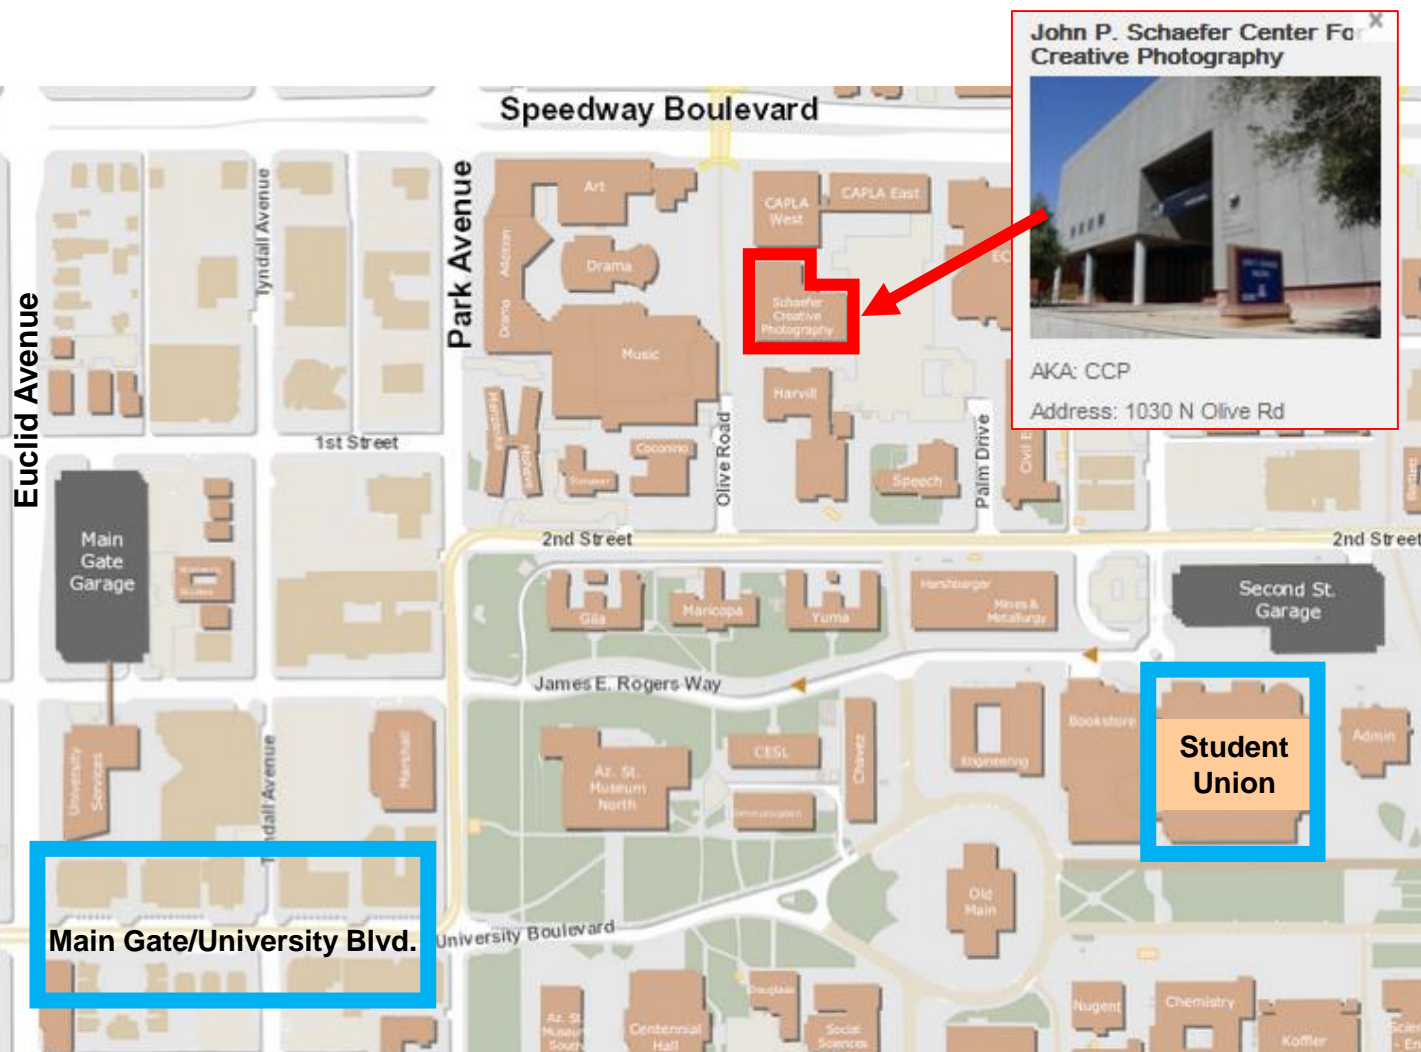

Border 2020 Arizona-Sonora Mining Symposium
Simposio de Minería del Programa Frontera 2020 Arizona-Sonora

June 25, 2015 / 8am-4:30pm

John P. Schaefer Center for Creative Photography Lecture Hall
1030 North Olive Road / University of Arizona / Tucson, AZ 85721

Dining options available at Main Gate Square/University Boulevard
or Student Union Memorial Center

*Opciones de lugares para comer disponible en Main Gate Square/University Boulevard
o Student Union Memorial Center*

Dining / Comida

Main Gate Square / University Blvd.

- | | | | |
|--------------------------|------------------------------|-----------------------------------|-----------------------|
| 2 – Pei Wei | 22 – Jamba Juice | 36 – Mutts | 53 – Fuku Sushi |
| 4 – Gentle Ben's Brewery | 23 – Caffé Lucé | 39 – Sinbad's | 54 – Espresso Art |
| 8 – Eat-a-Pita | 25 – Saigon Pho | 42 – Pasco | 58 – Pelio Grill |
| 9 – Kababeque Indian | 26 – The Fix | 43 – No Anchovies Pizza | 59 – Jimmy John's |
| 14 – Chipotle | 28 – Paradise Bakery | 44 – Frog and Firkin | 62 – Oriental Express |
| 19 – Scented Leaf Tea | 31 – Auld Dubliner Irish Pub | 47 – Silver Mine Subs | |
| 20 – Wilko | 34 – Starbucks | 48 – Dunkin Donuts/Baskin Robbins | |

LEVEL 2 (main floor)

ON THIS LEVEL:

FOOD

- Burger King
- Canyon Coffee
- Chick-Fil-A
- Core
- Einstein Bros. Bagels
- IQ Fresh
- On Deck Deli
- Panda Express
- Pangea
- Papa John's Pizza
- Pinkberry
- Sabor
- Starbucks
- U-Mart